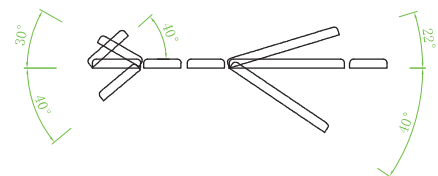

HERRINGTON ELECTRIC CHIROPRACTIC TABLE

Model:480

Herrington Electric Chiropractic Table

Specification

- Length: 76"/194cm
- Width: 23.6"/60cm
- Height: 59cm-106cm/23"-41.7"
- Weight: 118kg / 260 lbs
- Lifting Capacity: 440lbs/ 200kg
- Working Weight: 600lbs/272kg

Traction

- Manual lumbar traction 3.2"/8cm
- Manual cervical traction 2.5"/6.5cm

Dropping

- Cervical straight drop with adjustable tension
- Thoracic angle drop with adjustable tension
- Pelvic angle drop with adjustable tension
- Lumbar angle drop with adjustable tension

Adjustment

- Powerlift table height adjustable 23"/59cm~41.7"/106cm
- Foot Pedal for table height adjustment
- Lockable transportation medical grade wheels
- Flippable headpiece $0^\circ \sim 30^\circ$
- Tilting adjustable Headpiece $-40^\circ \sim 30^\circ$
- Height-adjustable & Rotatable Armrests
- Rotating Foot Support Extender
- Removable control handle

Herrington Electric Chiropractic Table

Dimensioned Diagram