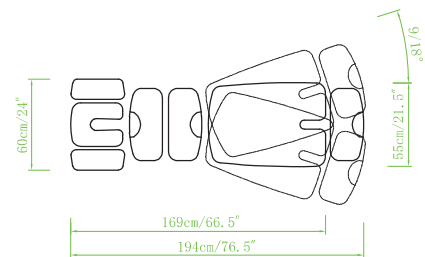

HERRINGTON ELECTRIC CHIROPRACTIC TABLE

Model:480

Herrington Electric Chiropractic Table

Specification

- Length: 76"/194cm
- Width: 23.6"/60cm
- Height: 59cm-106cm/23"-41.7"
- Weight: 118kg / 260 lbs
- Lifting Capacity: 440lbs/ 200kg
- Working Weight: 600lbs/272kg

Traction

- Manual lumbar traction 3.2"/8cm
- Manual cervical traction 2.5"/6.5cm

Dropping

- Cervical straight drop with adjustable tension
- Thoracic angle drop with adjustable tension
- Pelvic angle drop with adjustable tension
- Lumbar angle drop with adjustable tension

Adjustment

- Powerlift table height adjustable 23"/59cm~41.7"/106cm
- Foot Pedal for table height adjustment
- Lockable transportation medical grade wheels
- Flippable headpiece $0^\circ \sim 30^\circ$
- Tilting adjustable Headpiece $-40^\circ \sim 30^\circ$
- Height-adjustable & Rotatable Armrests
- Rotating Foot Support Extender
- Removable control handle

Herrington Electric Chiropractic Table

Dimensioned Diagram