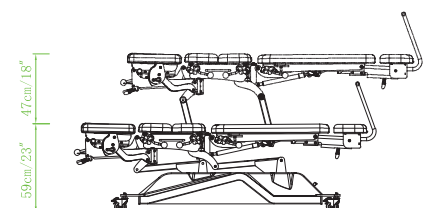

HERRINGTON ELECTRIC CHIROPRACTIC TABLE

Model:480

Herrington Electric Chiropractic Table

Specification

- Length: 76"/194cm
- Width: 23.6"/60cm
- Height: 59cm-106cm/23"-41.7"
- Weight: 118kg / 260 lbs
- Lifting Capacity: 440lbs/ 200kg
- Working Weight: 600lbs/272kg

Traction

- Manual lumbar traction 3.2"/8cm
- Manual cervical traction 2.5"/6.5cm

Dropping

- Cervical straight drop with adjustable tension
- Thoracic angle drop with adjustable tension
- Pelvic angle drop with adjustable tension
- Lumbar angle drop with adjustable tension

Adjustment

- Powerlift table height adjustable 23"/59cm~41.7"/106cm
- Foot Pedal for table height adjustment
- Lockable transportation medical grade wheels
- Flippable headpiece $0^\circ \sim 30^\circ$
- Tilting adjustable Headpiece $-40^\circ \sim 30^\circ$
- Height-adjustable & Rotatable Armrests
- Rotating Foot Support Extender
- Removable control handle

Herrington Electric Chiropractic Table

Dimensioned Diagram