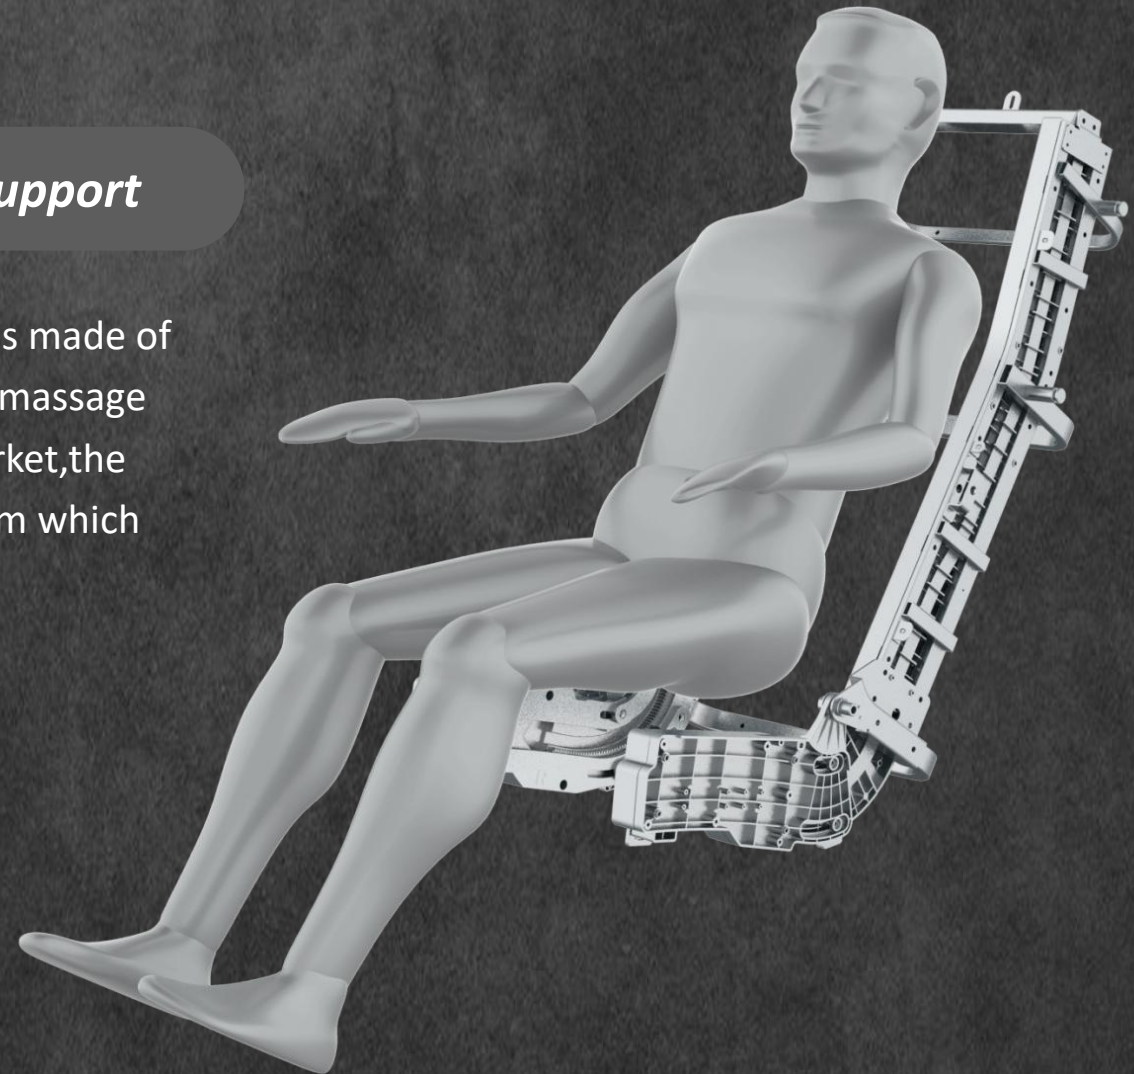

RONGTAI Innovative flexible track breaks through the structure limitations of massage chair track, the auto opening-closing flexible track injects new life into massage chair industry. When the track is fully opened, the lie-flat position allows users to relax optimally.

3 Core Technologies - **Flexible Track**

Heavy Duty Iron Frame Provides Solid Support

The efficiently designed and constructed iron frame is made of heavy duty iron to provide optimum support for the massage chair. Heavier than 90% of massage chairs in the market, the thickness of the flexible track metal goes up to 5-6mm which can provide stronger support and longer lifespan.

Top Quality Materials

Strong, durable and specially-made anti-impact and shock absorption screws are used to fix all vibration parts.

3 Core Technologies - Health Detection

Health Detection Sensor

at the right armrest

It uses photo detector to detect pulse waves

Sensing technologies have incorporated into our massage chair for obtaining information representing body conditions. Information such as heart rate, blood oxygen, micro circulation will be taken by putting fingers on the health detection sensor at the right armrest , and health reports will be generated and sent to mobile devices that user can take to next doctors visit to help monitor and maintain your health and wellbeing.