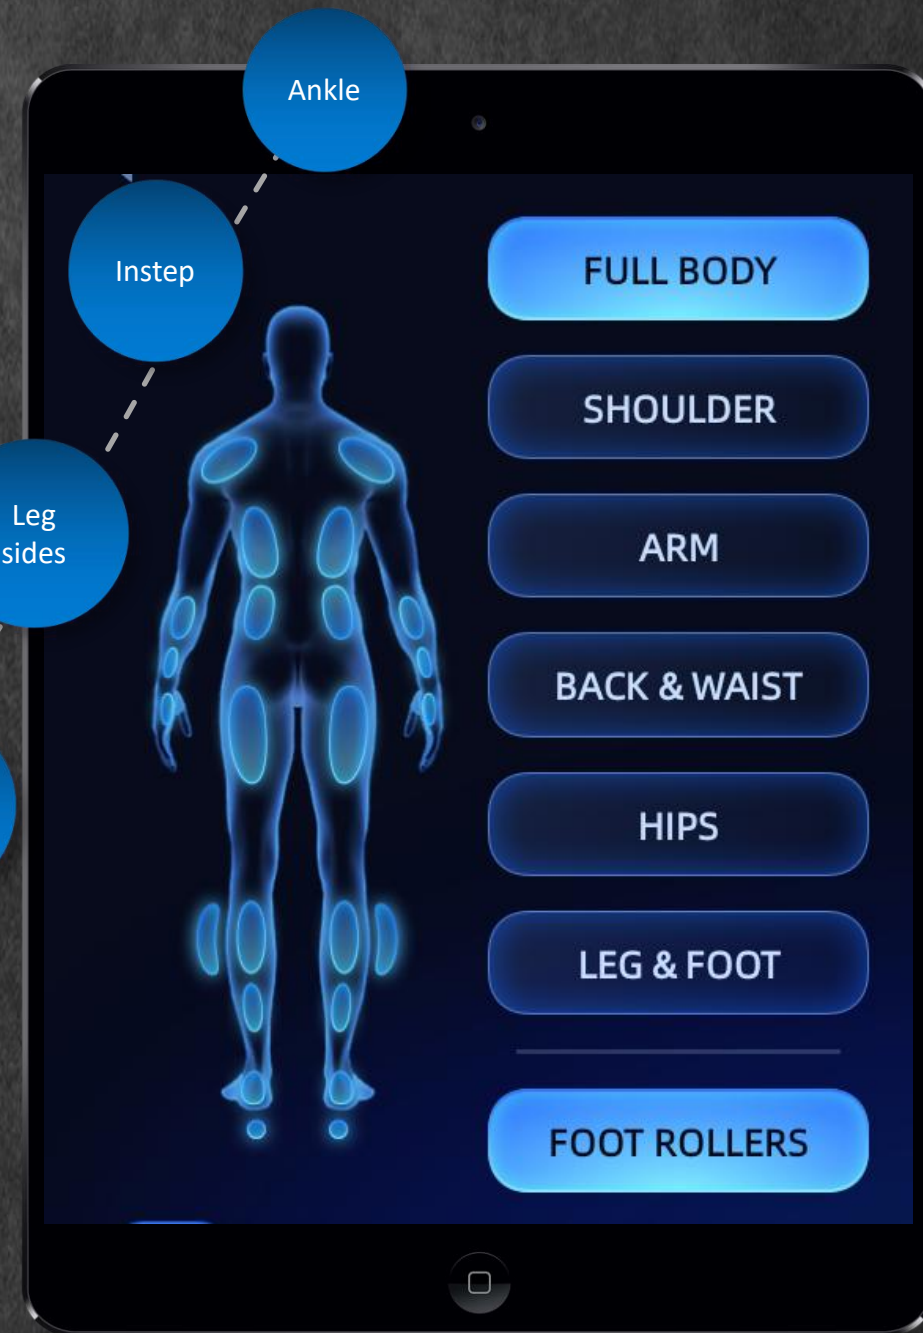

- With 3 speed settings, the warm spiky rollers perform hand simulation rolling and shiatsu massage underfoot;
- Airbags at both sides of foot apply alternating squeezing massage to mimic the forward and reverse human hands kneading massage.

5 Innovative Functions - **Patented 3D Airbag**
Massage for **Back of Knee**

Patent No.:CN215779744U

New 3D Air Pressing Massage for the Calf

Creating 3D Massage Experiences

The 3D airbags with 3 gears intensity settings can simulate human hand massages for the back of knee to improve circulation in the area and reduce overall pain and stiffness.

5 Innovative Functions - Patented 3D Airbag Massage for **Back of Knee**

Patent No.:CN215779744U

5 Innovative Functions - **Warm Heat** for Back, Waist, Leg and Foot

Independent Controlled Heating with three gears adjustment