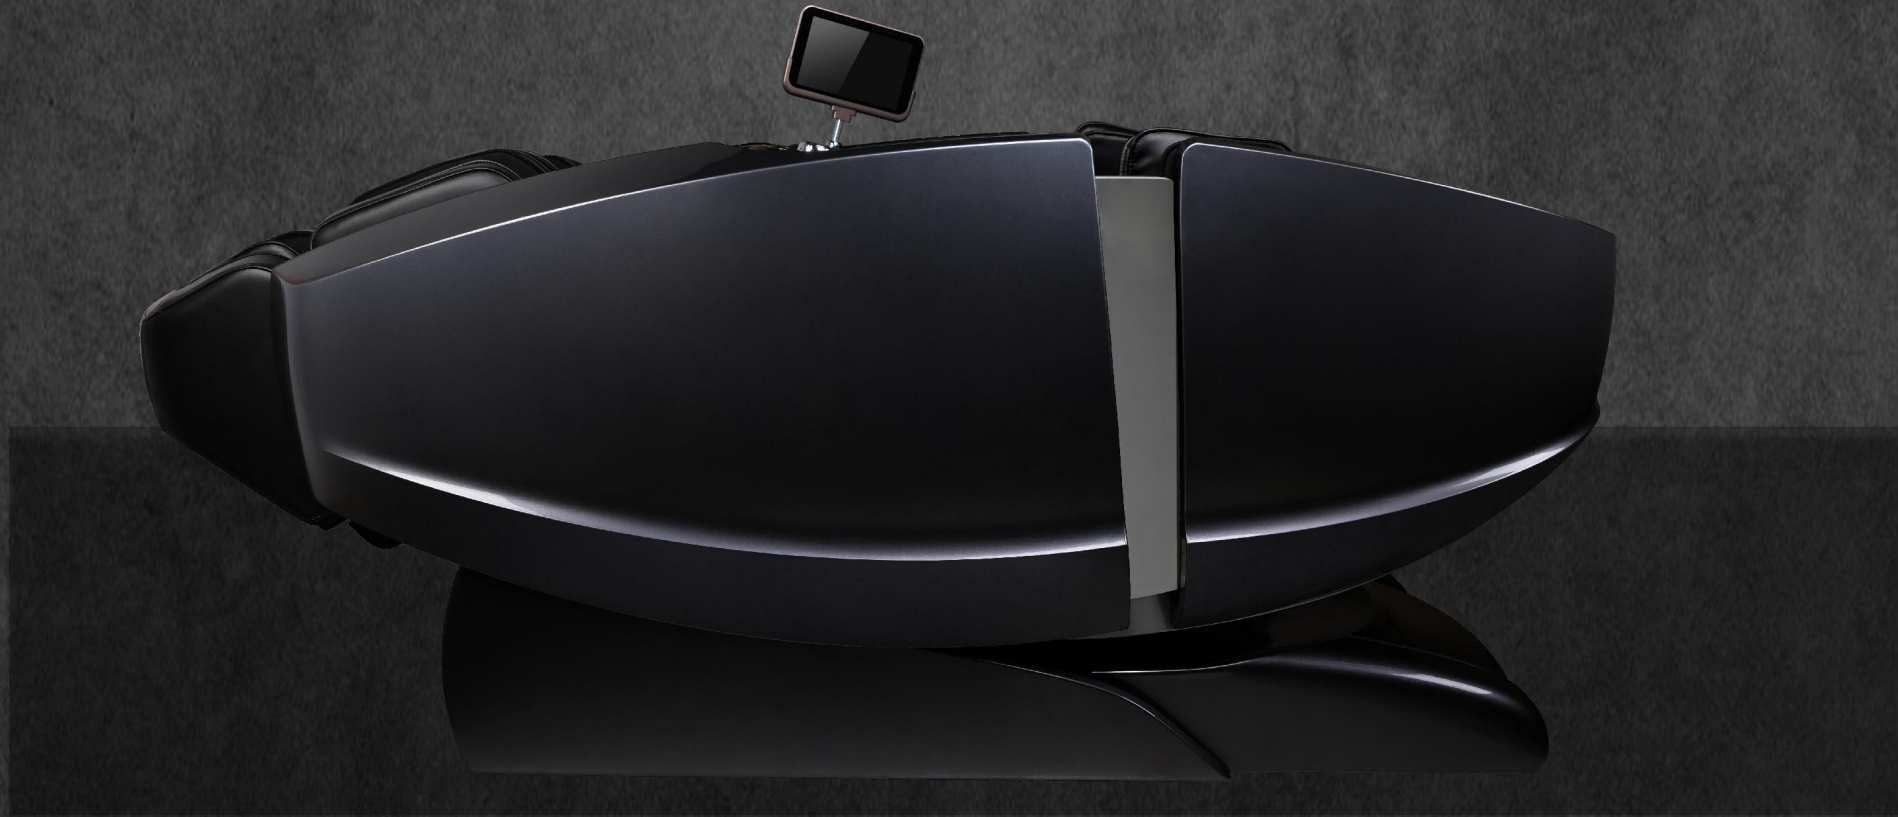

8 Fine Details - Semi-Enclosed **Zero Gravity Space Capsule**

Saving Space

5cm wall clearance

Semi-Enclosed Space Capsule

Safe and comfy

Zero Gravity Position

Ultimate relaxation