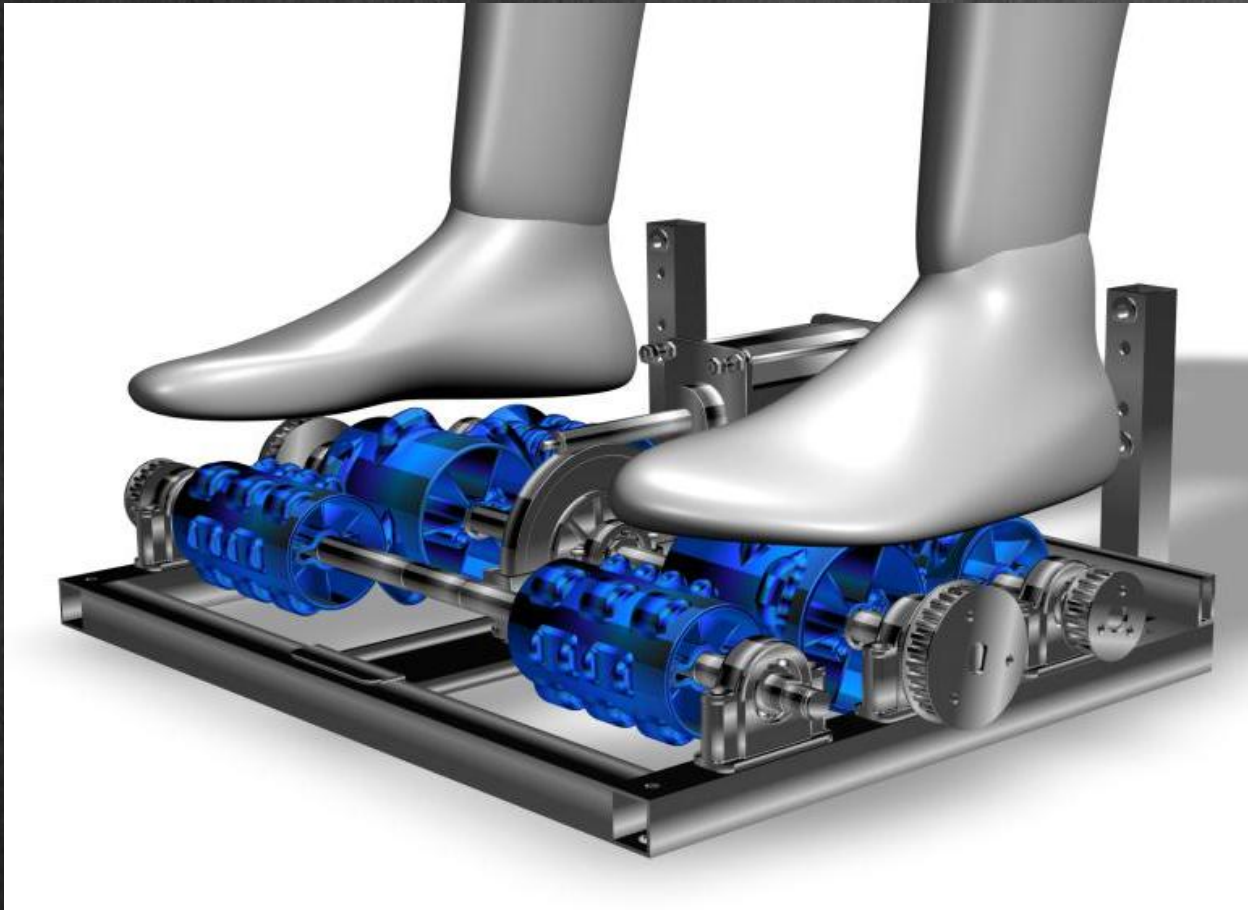

Two way traction by 70mm

Lower footrest:

Two way traction 150mm

5 Innovative Functions - **Patented Two Way Traction Legrest**

Features of Patented Two Way Traction Legrest:

Intelligent auto detection function will confirm the feet location and adjust automatically to fit the leg length and provide custom-tailored massage experiences for all users.

Fit More People

The upper and lower parts of leg and foot unit can move up and down by up to 22cm to follow the exact stature of users(150cm-195cm)

Better Massages

Patented two way traction legrest delivers better stretching and more thoughtful massage experiences.

Covers More of the Leg

The two way traction leg and foot unit helps stretch and lengthen out the deep side of our leg's muscle, joint, ligament and tendon.

5 Innovative Functions - **Patented Two Way Traction Legrest**