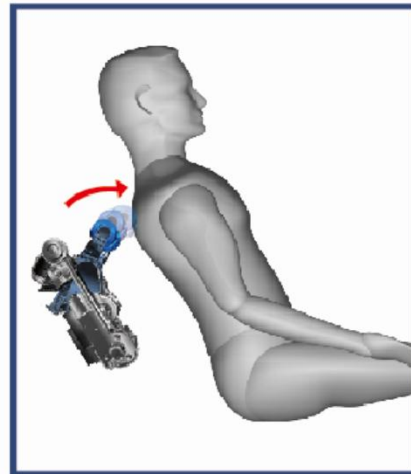

This ergonomic mechanism fits to the curves of back, waist and buttocks snugly. The 103° wide-angled high bionic robot hands switch smoothly between horizontal and vertical and performs shiatsu, tapping, knocking, kneading and sync massage techniques covering the entire back to ease stiffness.

- Super long hard massage arms
- Deeper tissue penetration
- more vigorous targeted massage to relieve tension and fatigues

- Sync massage for multi-parts
 - Neck & shoulder + waist & hips; back + hips
 - It is Like experiencing two full body massages at the same time
-

3 Core Technologies - Dual Mechanism

30+ Innovative Massage Techniques

Back pushing and
grabbing massage

Shoulder blades
care massage

Neck and shoulder
care massage

Bipolar Hall Sensor Body Scan

+

AI intelligent body scanning

It adopts multiple factors adjustment system and intelligent algorithm to deliver more comprehensive analysis, more recorded counting signal, quicker response and more accurate controls in body scanning.