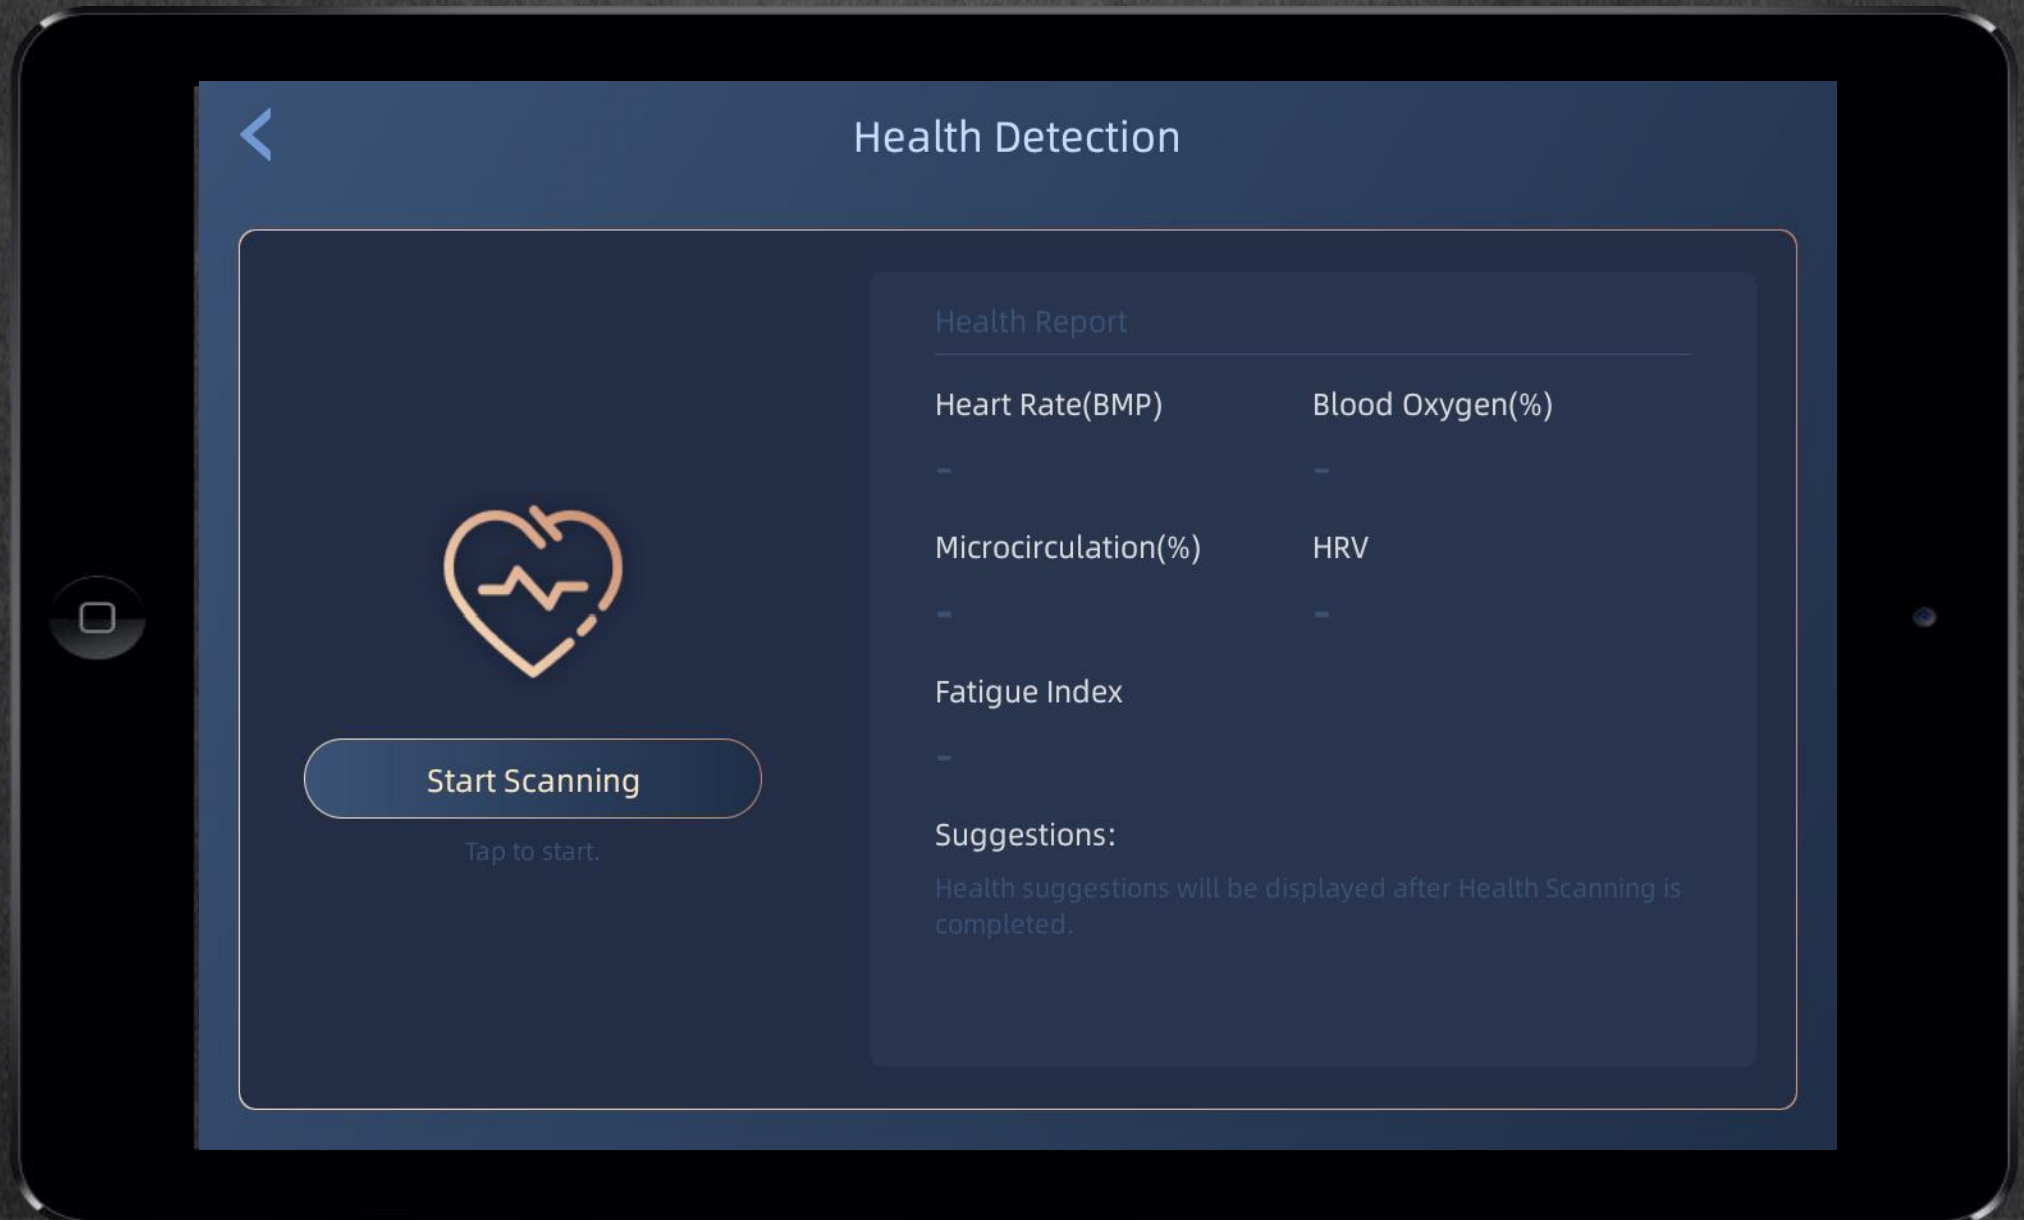

3 Core Technologies - Health Detection