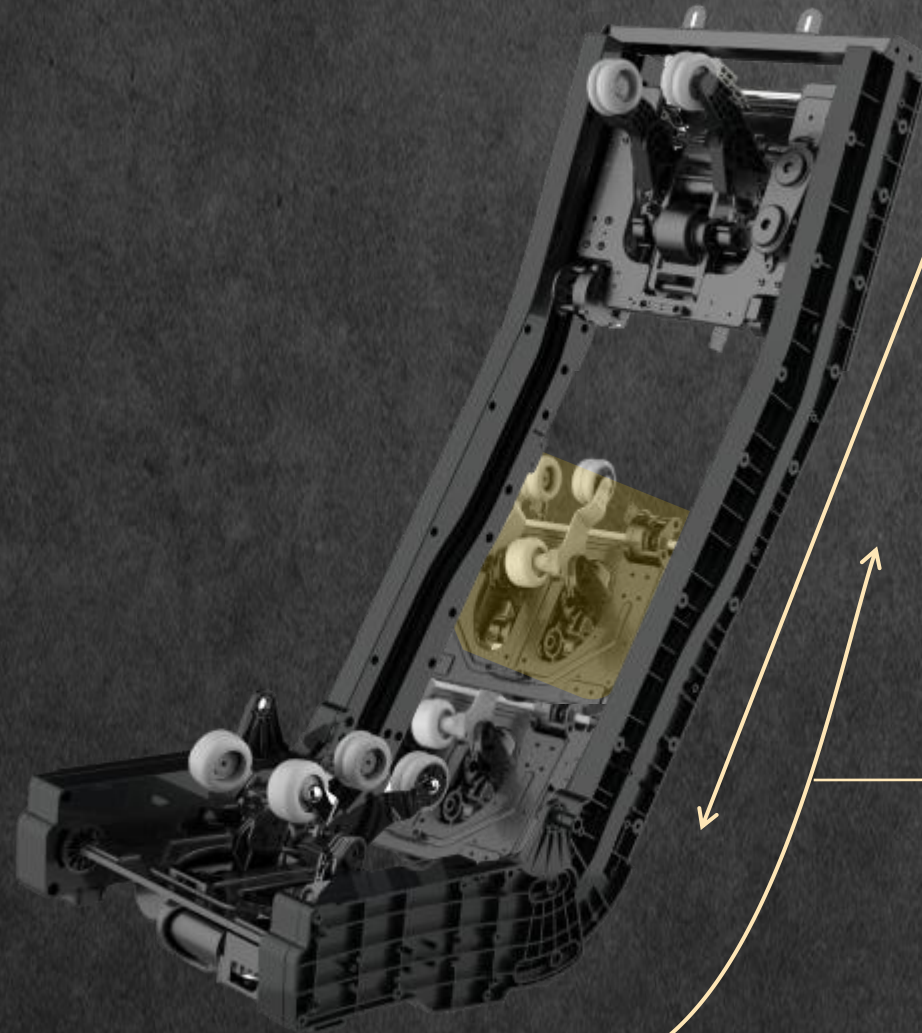

Ways to Control

8

Fine Details

PART 01

3 Core Technologies

Dual Mechanism (*4D deep fascia massage mechanism + Specialized waist&buttock massage mechanism*)

Flexible track (*Patent technology, truly realizes the Thai-style bridge posture stretching massage*)

2 Way traction auto legrest (*Patent technology, creating upscale leg massage experience*)

3 Core Technologies - Dual Mechanism

Upper: **4D deep tissue** massage mechanism
Covers 784mm from neck to waist

Lower: **Specialized waist&buttock** massage mechanism
Covers 861mm from back to thighs

3 Core Technologies - Dual Mechanism

Upper:

4D deep tissue massage mechanism

New GEN-4 massage mechanism

Muscle pain occurs mostly in fascia. Only deep massage can help relieve the soreness. Rongtai Health has developed a 4D deep fascia massage mechanism that can penetrate into the deep fascia of muscles. With new curved arms and bipolar Hall technology, it can perfectly fit the body curves and perform better kneading, shiatsu and tapping massage techniques for a fast, multi-dimensional, deep and accurate massage experience.