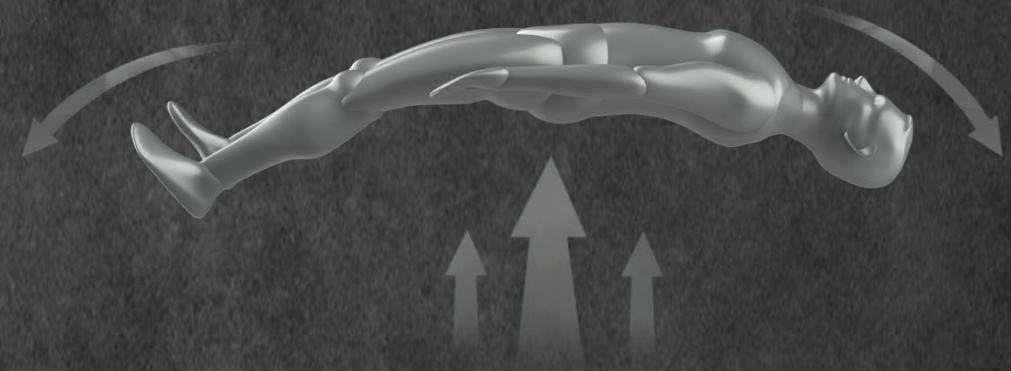

Initial angle : 112.5°

The effective range amounts to 1160 mm

Terminal angle : 165.5°

The effective range amounts to 1210mm

3 Core Technologies - Flexible Track

Features of Flexible Track:

- 100% fitting to the body curves
- Spacious and not rigid
- provides an advanced level of comfort

- > 100 micro angles
- Offers increased support to your body
- Brings a deeper state of relaxation

- 165.5° almost flat
- Better stretching of the back, waist and legs
- Truly realize the Thai-style Stretching massage

- Longer effective distance
 - Effective range amounts to 1210mm when the track opens
 - larger massage coverage
- 

3 Core Technologies - Flexible Track

The chair that can truly realize **Thai-style Stretching**

RONGTAI Innovative flexible track breaks through the structure limitations of massage chair track, the auto opening-closing flexible track injects new life into massage chair industry. When the track is fully opened, the lie-flat position allows users to relax optimally.