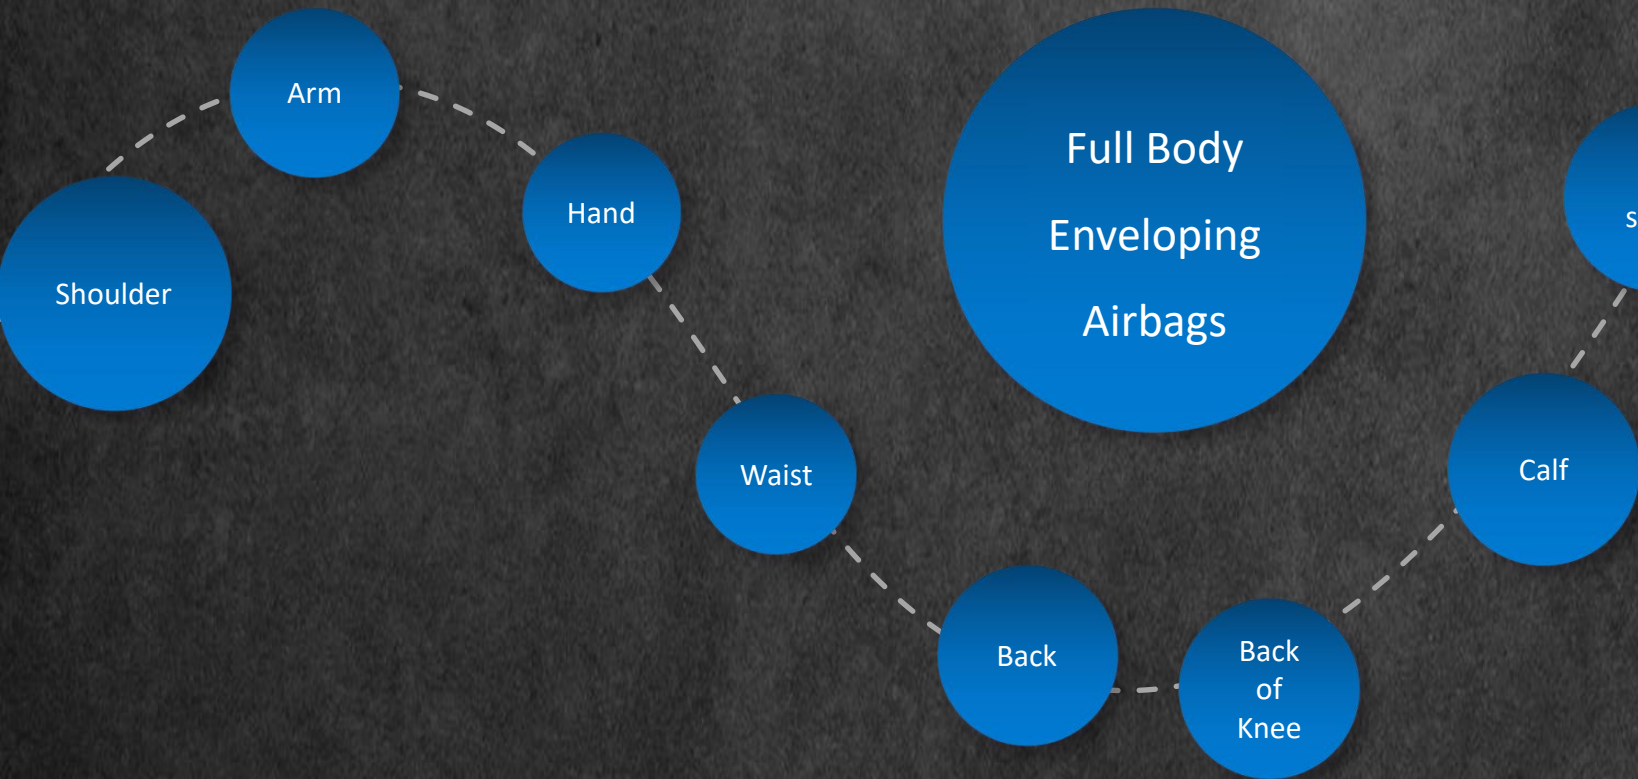

5 Innovative Functions - Patented 3D Airbag Massage for **Back of Knee**

Patent No.:CN215779744U