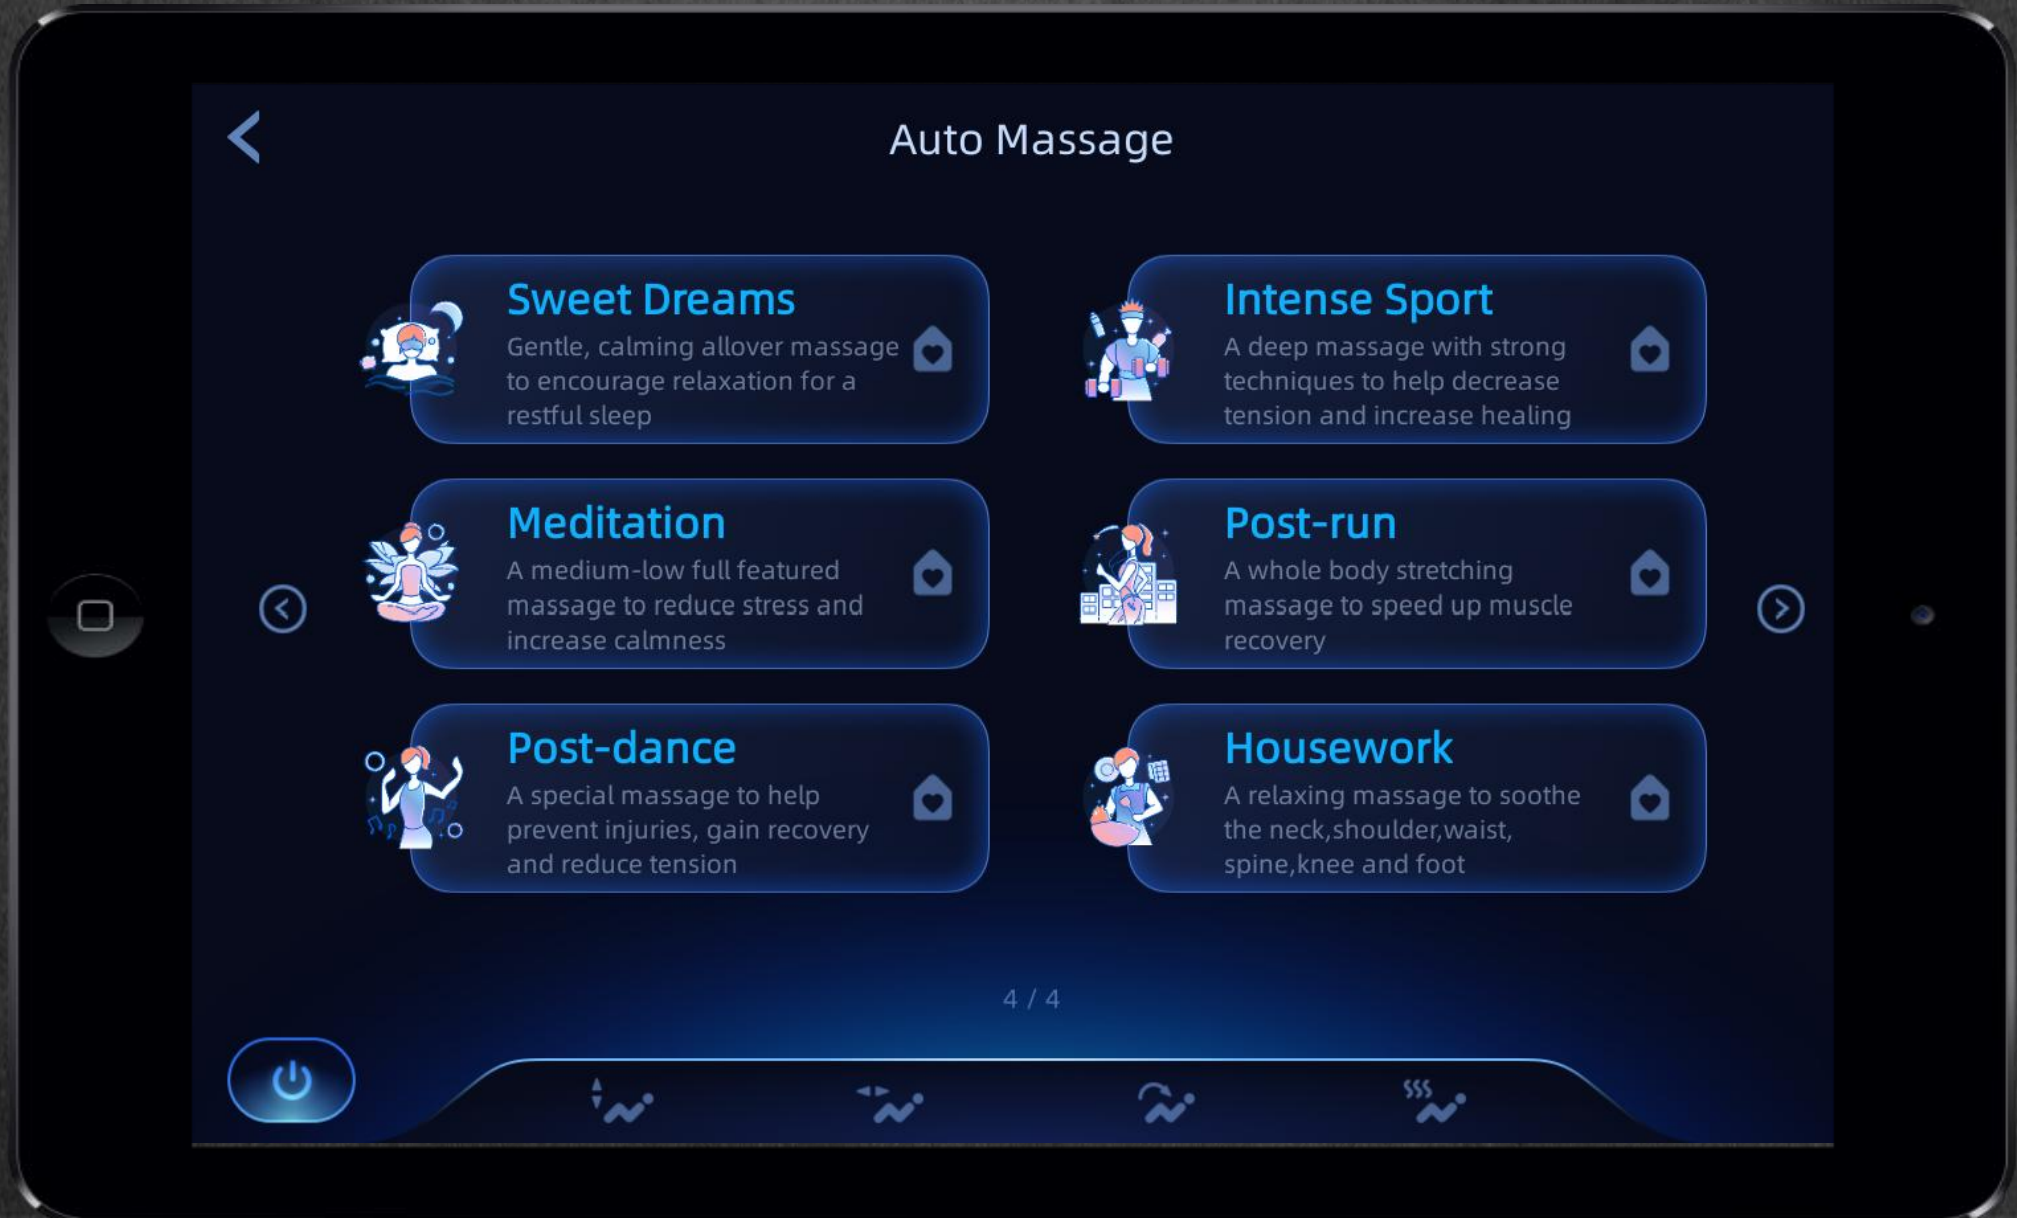

8 Fine Details - Surrounding Stereo Speakers

Maximize your massage session by connecting to any smart devices

With stainless steel spiral sound hole, multichannel soundtracks, stereo speakers reproduce dramatic rises and falls of the sound, providing unique experience of excellent melody.

8 Fine Details - 24 Auto Wellness Programs

8 Fine Details - 24 Auto Wellness Programs

8 Fine Details - 24 Auto Wellness Programs

8 Fine Details - 24 Auto Wellness Programs

8 Fine Details - 10-20-30 mins Count Down Timer

With extensive studies of real-life masseurs at work, our designers tailored 24 massage programs to suit the users with different personal preferences. Massage chair defaults to a 20mins running, it stops automatically when time is out, you may choose 10/30mins according to your liking.

20 mins massage in the morning to wake you up

20 mins massage at the midday break to get refreshed

20 mins massage after sports to speed up recovery

20 minute massage before bed to aid the sleep

RONGTAI Health