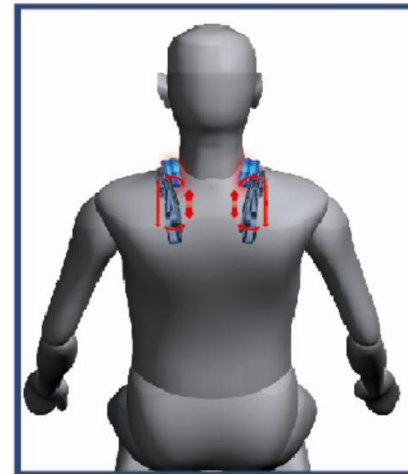

This ergonomic mechanism fits to the curves of back, waist and buttocks snugly. The 103° wide-angled high bionic robot hands switch smoothly between horizontal and vertical and performs shiatsu, tapping, knocking, kneading and sync massage techniques covering the entire back to ease stiffness.

- Super long hard massage arms
- Deeper tissue penetration
- more vigorous targeted massage to relieve tension and fatigues

- Sync massage for multi-parts
 - Neck & shoulder + waist & hips; back + hips
 - It is Like experiencing two full body massages at the same time
-

3 Core Technologies - Dual Mechanism

30+ Innovative Massage Techniques

Back pushing and
grabbing massage

Shoulder blades
care massage

Neck and shoulder
care massage

Bipolar Hall Sensor Body Scan

+

AI intelligent body scanning

It adopts multiple factors adjustment system and intelligent algorithm to deliver more comprehensive analysis, more recorded counting signal, quicker response and more accurate controls in body scanning.