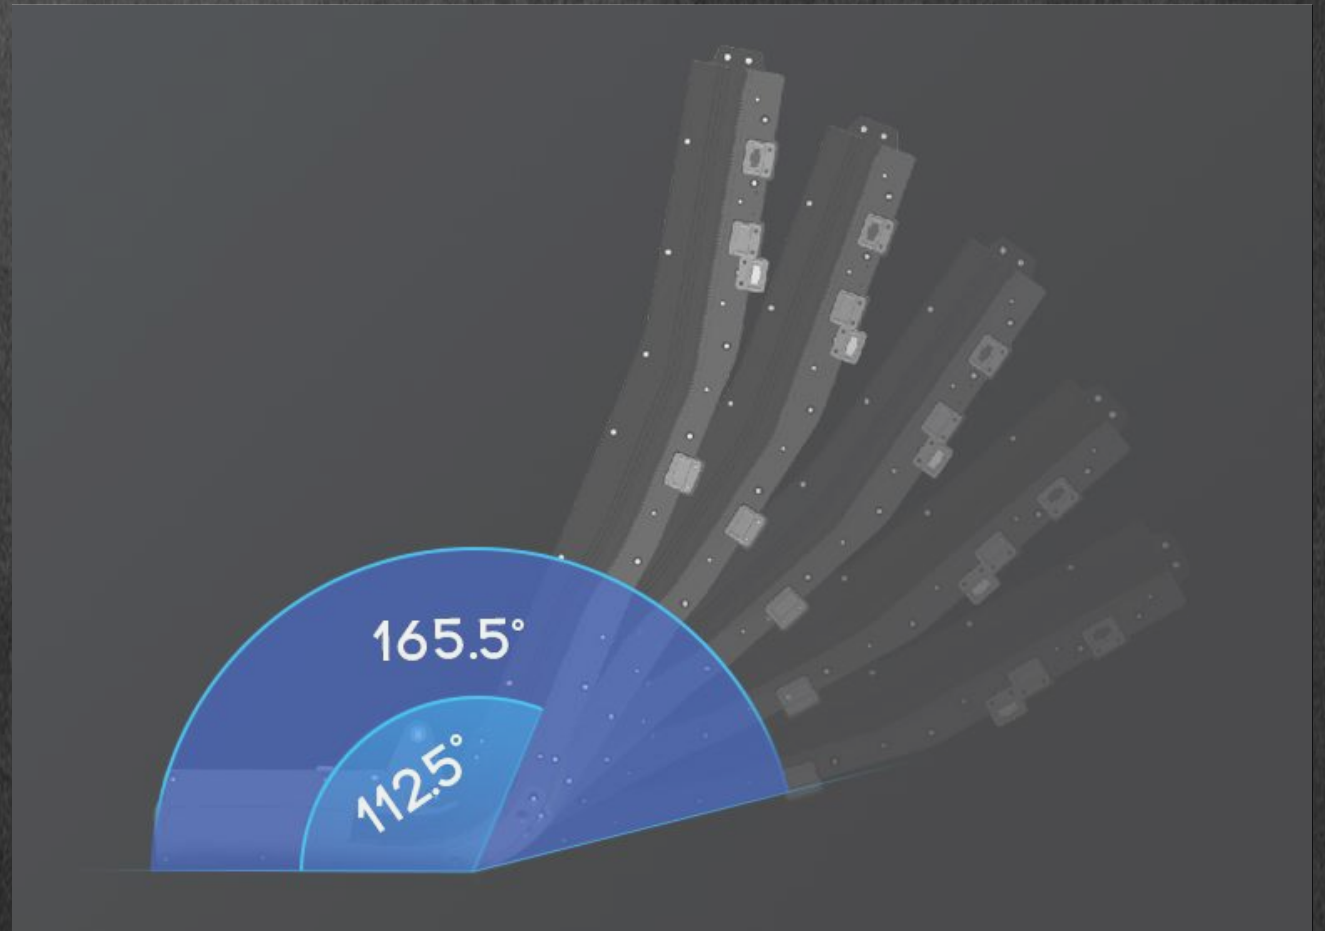

It adopts multiple factors adjustment system and intelligent algorithm to deliver more comprehensive analysis, more recorded counting signal, quicker response and more accurate controls in body scanning.

3 Core Technologies - Flexible Track

Flexible Track

Patent No.: CN 20797991 U

Creative self-adaptive flexible track. The track outstretches while the massage chair is reclining, from 1160mm to 1210mm, the travel distance of mechanism increased from 1160mm to 1210mm, delivering three dimensional massage along neck, shoulder, the entire length of the spine, and all the way down to hips and thighs.

Initial angle : 112.5°

The effective range amounts to 1160 mm

Terminal angle : 165.5°

The effective range amounts to 1210mm

3 Core Technologies - Flexible Track

Features of Flexible Track:

- 100% fitting to the body curves
- Spacious and not rigid
- provides an advanced level of comfort

- > 100 micro angles
- Offers increased support to your body
- Brings a deeper state of relaxation

- 165.5° almost flat
- Better stretching of the back, waist and legs
- Truly realize the Thai-style Stretching massage