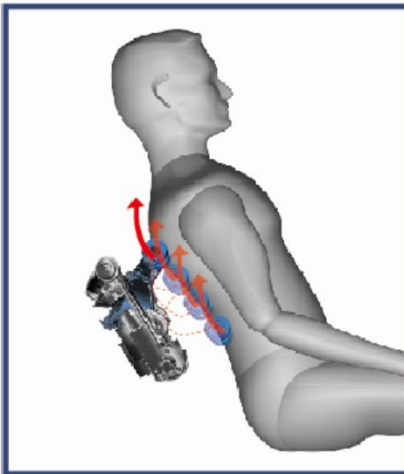

3 Core Technologies - Dual Mechanism

30+ Innovative Massage Techniques

Back pushing and
grabbing massage