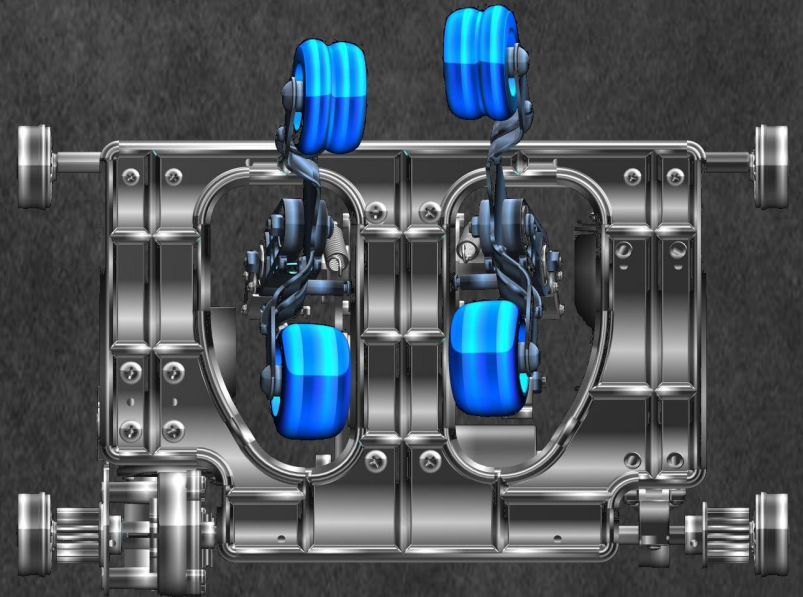

Lower: **Specialized waist&buttock** massage mechanism
Covers 861mm from back to thighs

3 Core Technologies - Dual Mechanism

Upper:

4D deep tissue massage mechanism

New GEN-4 massage mechanism

Muscle pain occurs mostly in fascia. Only deep massage can help relieve the soreness. Rongtai Health has developed a 4D deep fascia massage mechanism that can penetrate into the deep fascia of muscles. With new curved arms and bipolar Hall technology, it can perfectly fit the body curves and perform better kneading, shiatsu and tapping massage techniques for a fast, multi-dimensional, deep and accurate massage experience.

Bipolar
hall sensor

Fast
body scan

Deep
penetrating

5 Adjustable
protruding
intensity

3 Massage
width settings

3 Core Technologies - Dual Mechanism

Lower: **Specialized waist&buttock** massage mechanism
(coupled with) Intelligent robot hand

This ergonomic mechanism fits to the curves of back, waist and buttocks snugly. The 103° wide-angled high bionic robot hands switch smoothly between horizontal and vertical and performs shiatsu, tapping, knocking, kneading and sync massage techniques covering the entire back to ease stiffness.

Utmost suits
the body
curve

Soft and resilient
with agile massage
techniques

Perfect intensity
and compliment
to the skin

3 Core Technologies - Dual Mechanism

Features of Dual Mechanism:

- Upper 4D + lower 3D
- Versatile massage technique combinations
- Tackle pain points of the body more professionally